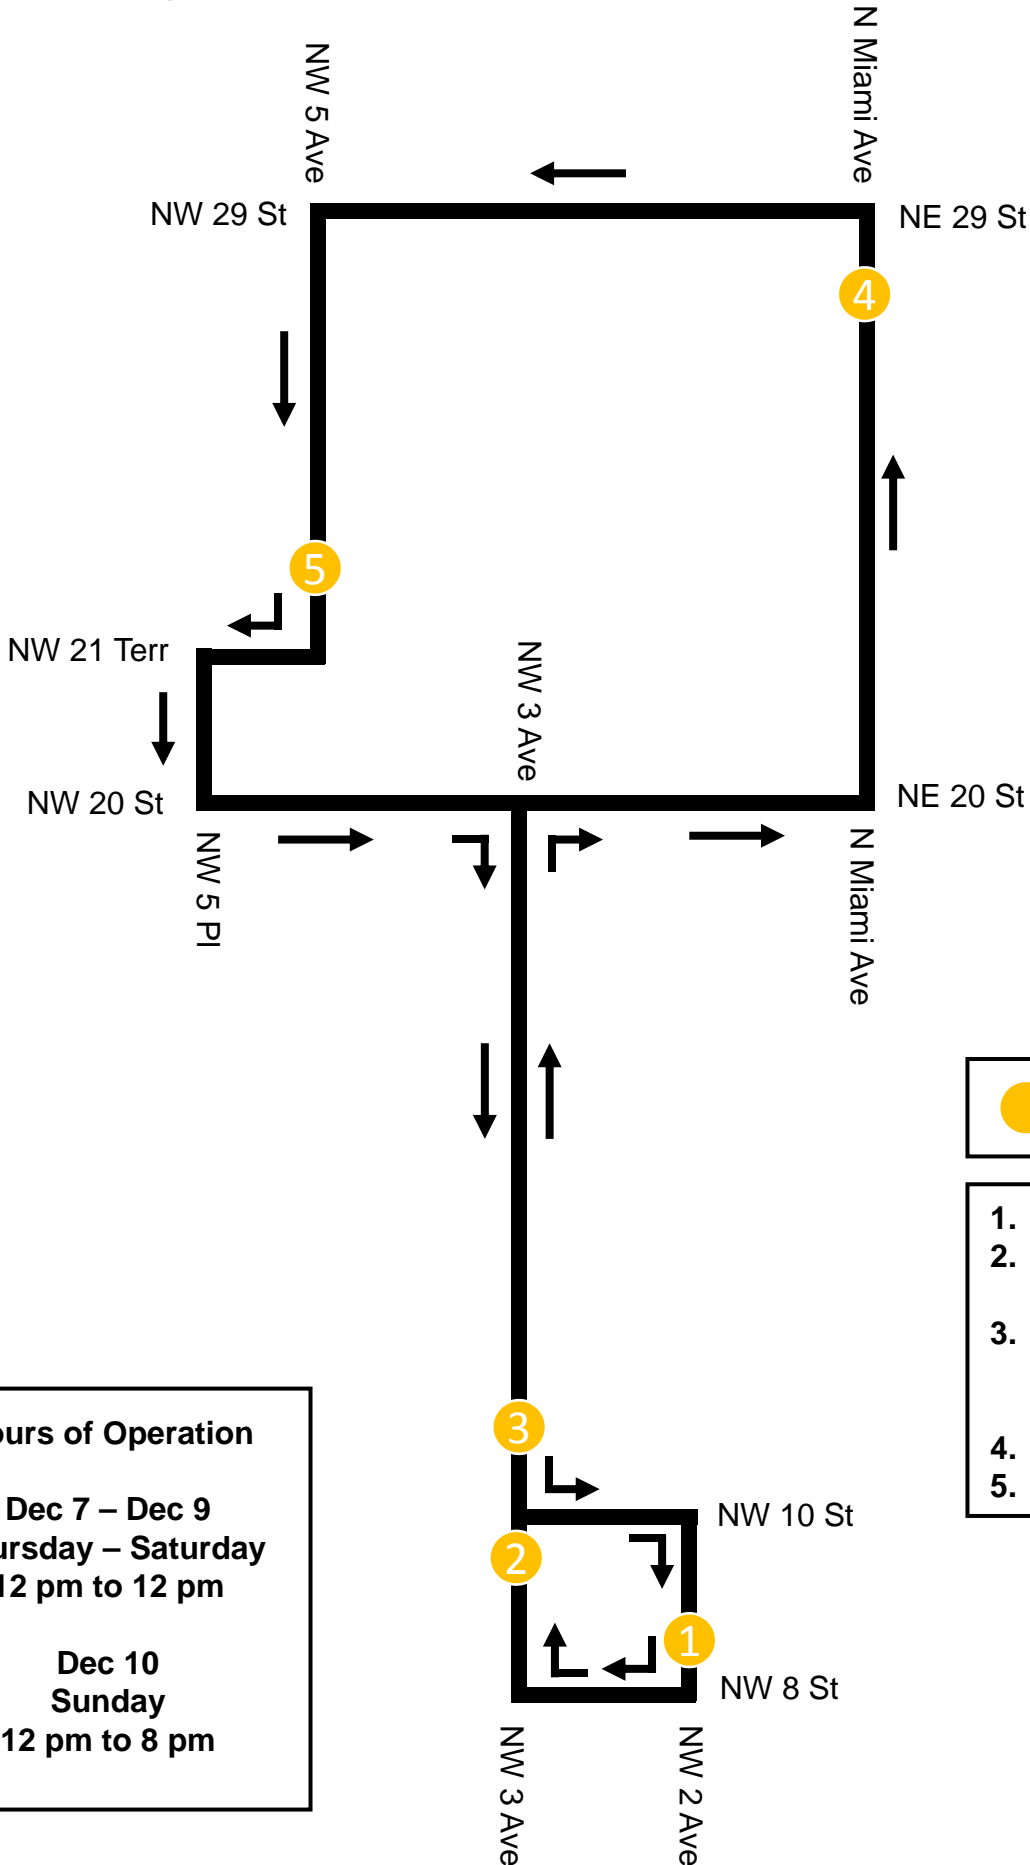

OVERTOWN SOUL BASEL

 Point of Interest

- 1. Lyric Theater
- 2. Jackson's Soul Food
- 3. Overtown Performing Arts Center
- 4. SuViche
- 5. SWARM

Hours of Operation

Dec 7 – Dec 9
Thursday – Saturday
12 pm to 12 pm

Dec 10
Sunday
12 pm to 8 pm

Map Not to Scale
12/6/2017